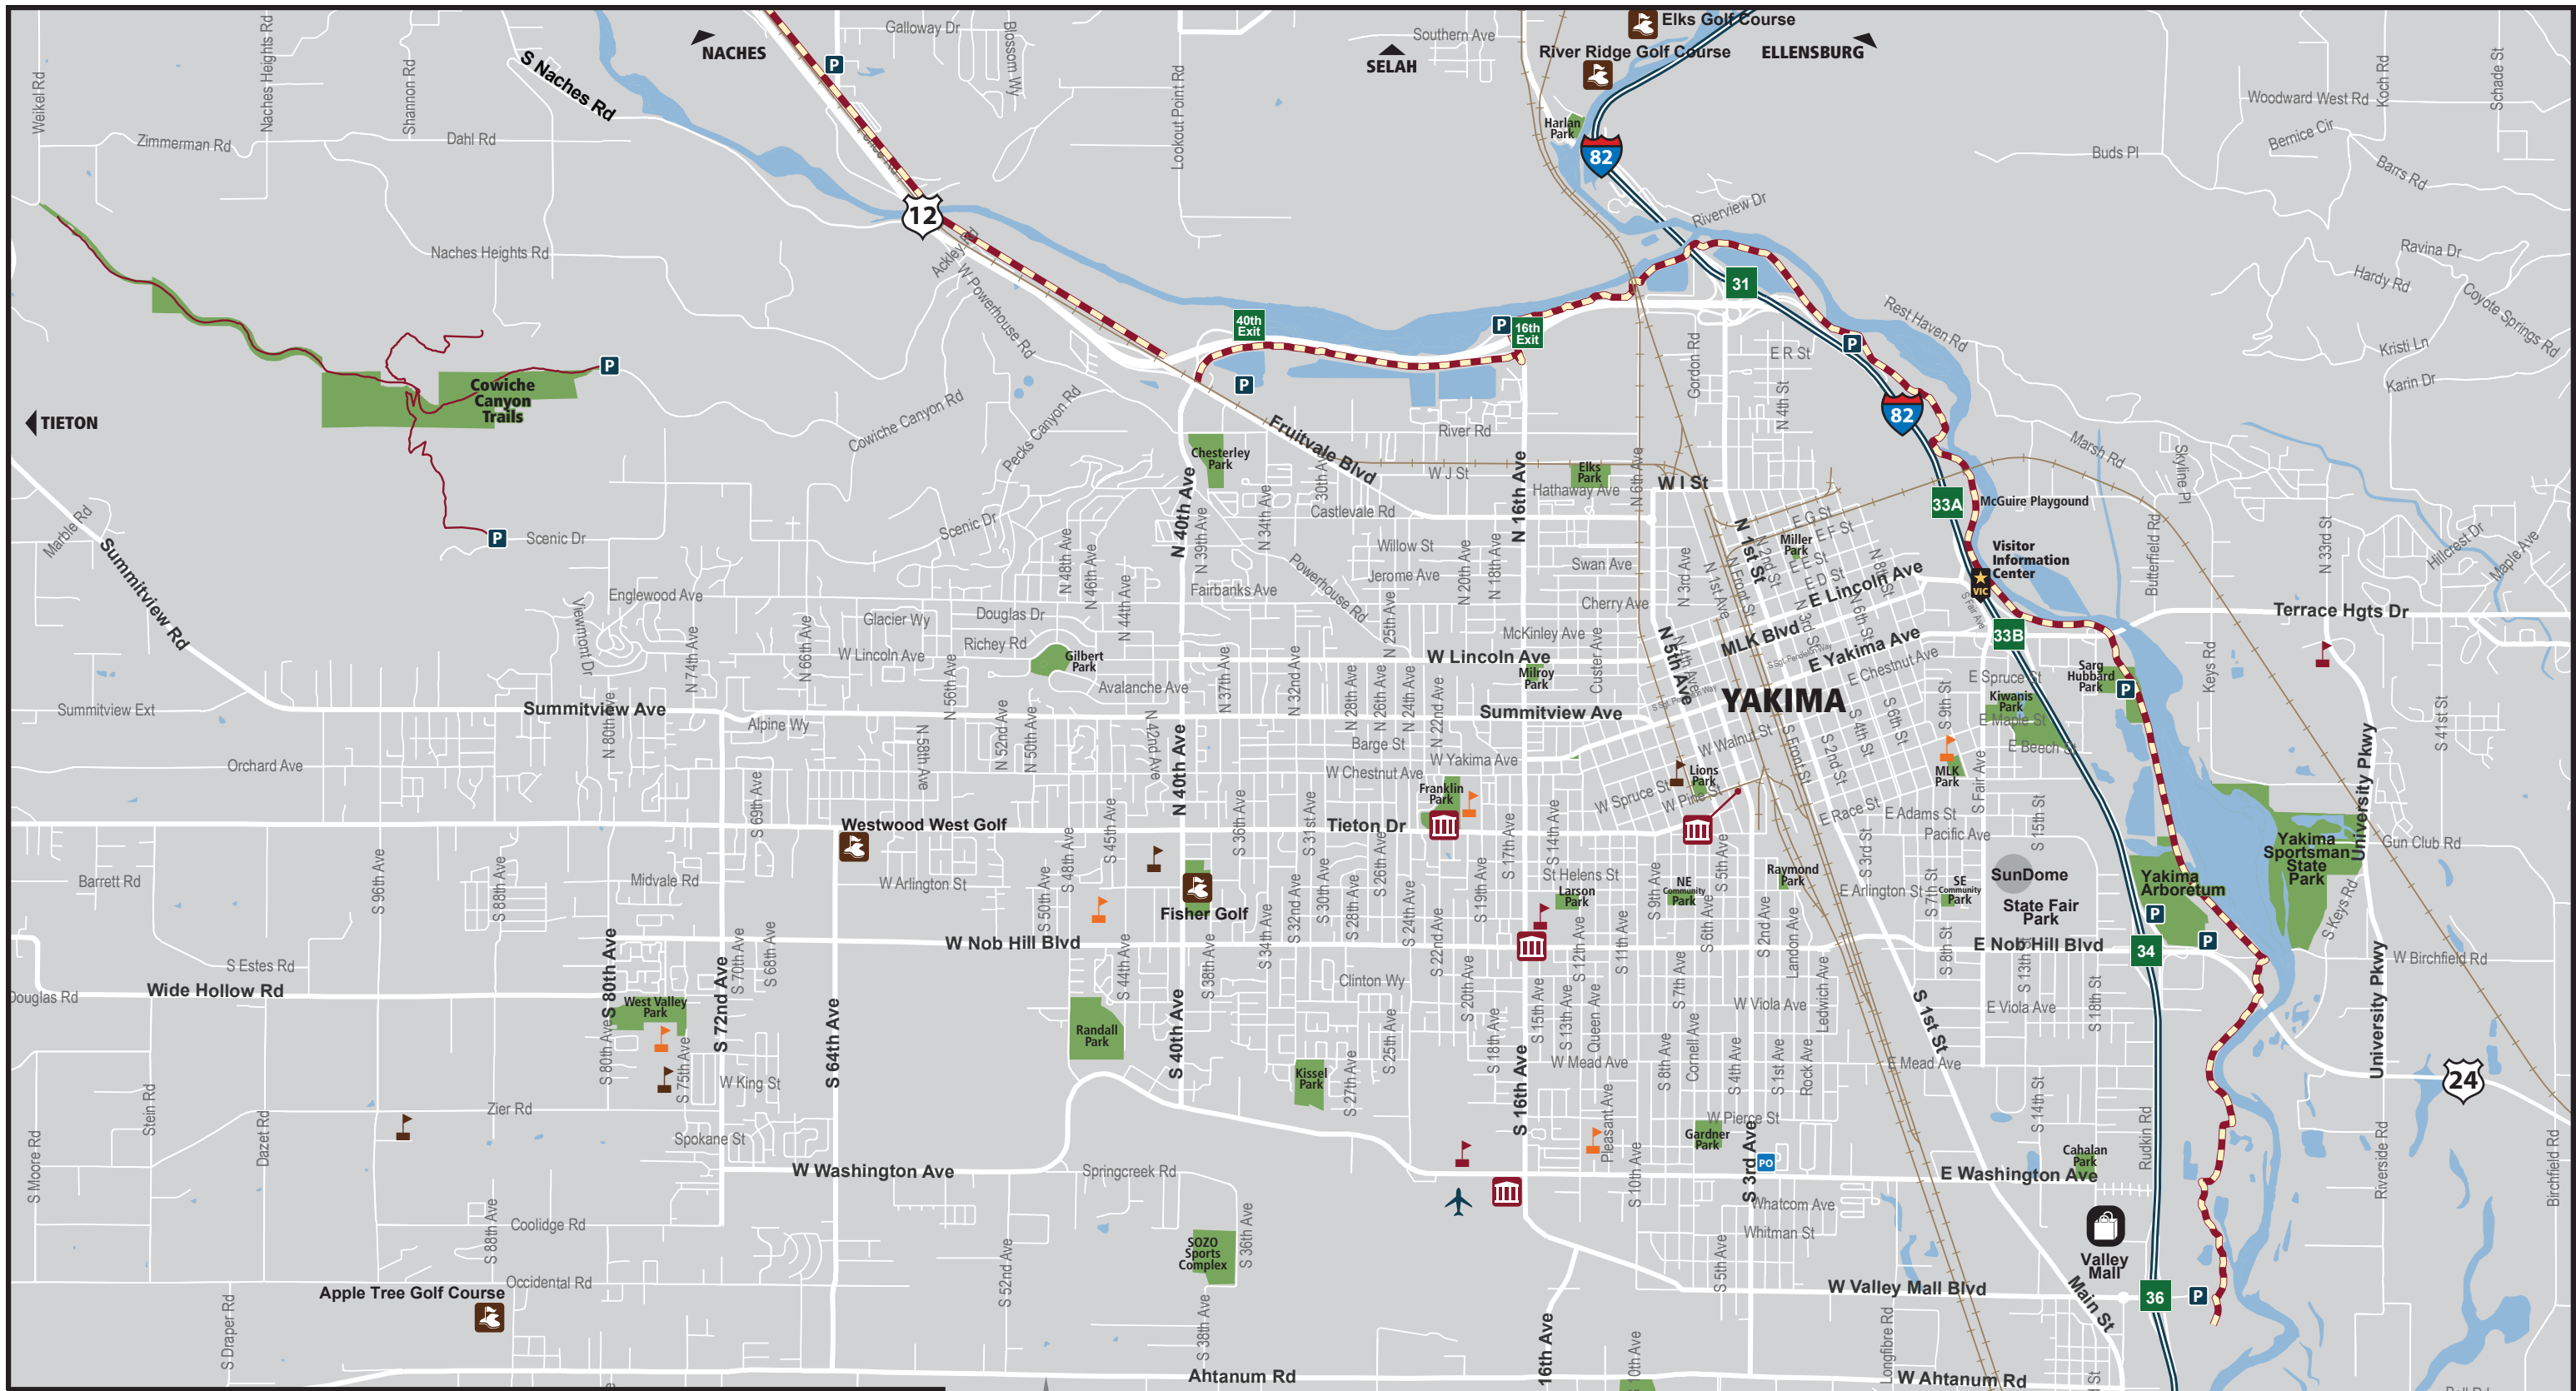

Downtown YAKIMA

DINING

- 01. Bob's Burgers & Brew
- 02. Second Street Grill
- 03. Cowiche Canyon Kitchen & Icehouse Bar
- 04. Sports Center
- 05. North Town Coffeehouse
- 06. Mickey's Pub
- 07. Taco Bell
- 08. Essencia Artisan Bakery
- 09. Yakima Steak Company
- 10. Crafted
- 11. Norm's of Yakima
- 12. Provisions Market & Restaurant
- 13. McDonald's

ATTRACTIONS

- 01. Yakima Greenway
- 02. The Seasons Performance Hall
- 03. 4th Street Theatre
- 04. The Capitol Theatre
- 05. Yakima Farmers Market
- 06. Millenium Plaza
- 07. Orion Theatre & Mickey's Pub
- 08. Yakima Valley Trolleys

LODGING

- 01. Fairfield Inn & Suites
- 02. LedgeStone Hotel
- 03. Ramada Inn Yakima by Wyndham
- 04. Holiday Inn Downtown Yakima
- 05. Red Lion Yakima Center
- 06. Downtown Hilton Garden Inn
- 07. Baymont Inn by Wyndham Yakima
- 08. Oxford Suites
- 09. Hotel Maison
- 10. Best Western PLUS Yakima Hotel
- 11. The Hotel Y
- 12. Motel 6
- 13. My Place Hotel
- 14. Roger's Place

SHOPPING

- 01. The Little Soapmaker
- 02. Ummelina Spa Retreat
- 03. Ron's Coin and Collectables
- 04. Yakima Valley Hops

Go to VisitYakima.com to see more stops outside of the Downtown Yakima core.

The businesses featured on this map are members of Yakima Valley Tourism. To become a member contact Stephanie Gangle, Office Manager & Membership Services. © 2022 Yakima Valley Tourism, 800.221.0751, 509.575.3010, visityakima.com